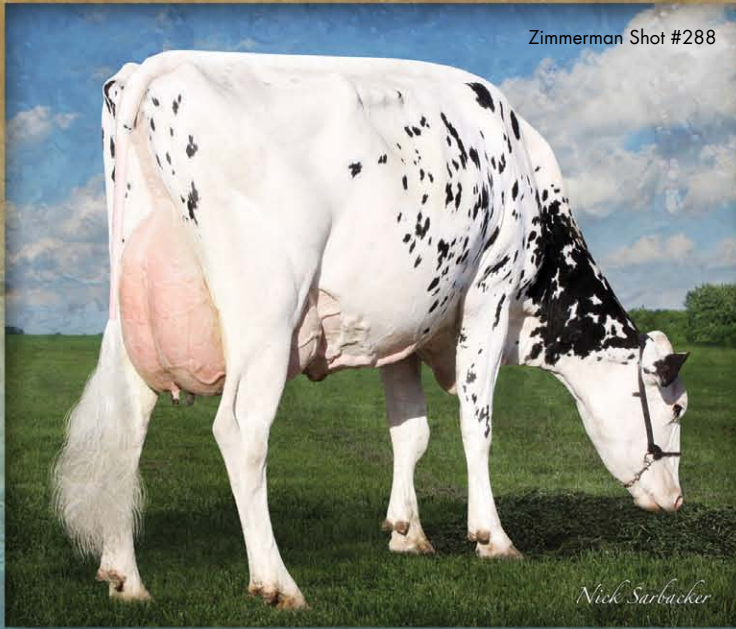

outcross shottle son **SHOT**

7HO09222 LINCOLN-HILL SHOT LASER-ET*TR*TV*TL*TY*TD

Zimmerman Shot #288

Nick Sarbacher

HIGH TYPE SIRE
CALVING EASE SPECIALIST
STRONG UDDER ATTACHMENTS
EXCELS IN DAIRY STRENGTH

*high milk
production*

Vir-Clar Shot #9807

Nick Sarbacher

Goff Shot #35173

John Erbsen

SHOT

Goff Shot #36017, GP 80

John Erbsen

Rbk-Micke #2086, GP 80

John Erbsen

Roorda Shot daughters

John Erbsen

unique pedigree sets him apart

Shottle x Ito x Airliner x Ambition Willis

Dam: Lincoln-Hill Ito Nibbles, VG 88

3-00 305D 15,541kgM 3.6% 557kgF 2.9% 457kgP