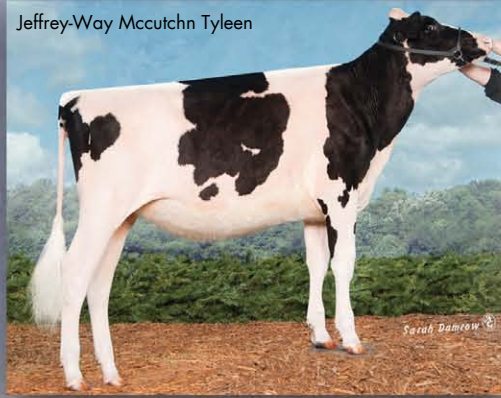

Calbrett McCutchen Lila

Patty Jones

Jeffrey-Way Mccutchn Tyleen

Sarah Bamcox

EXPECT GREAT
TYPE FROM
THIS HIGH
RANKING
TPI LEADER!

McCutchen

7H011477 De-Su BKM McCutchen 1174-ET
BOOKEM X SHOTTLE X O MAN

GENOMIC SENSATION TURNED PROVEN SUCCESS!

GENOMIC PROMISE
Delivered!

Farnear-Tbr-Bh Georgia-ET

S-S-I Mcc Herø #8282-ET, VG 85

WORLD WIDE INDEXES • WWW.WWSIRES.COM

Webb-Vue Mccutchen #6792-ET,
VG 85

ZBW:JD McCutchen Winter-ET,
VG 85

Webb-Vue Mccutchen #6791-ET,
VG 87, EX-MS

SHOW RING APPEAL • AWESOME UDDERS
INTERNATIONAL SIRE FATHER • PROVEN SUCCESS

**BOOKEM X SHOTTLE X
O MAN X BW MARSHALL
X DURHAM**

Dam: Sully Shottle May-TW
EX-90-DOM

5-04 3X 365D 17,714 kgM
3.5% 615 kgF 3.1% 557 kgP