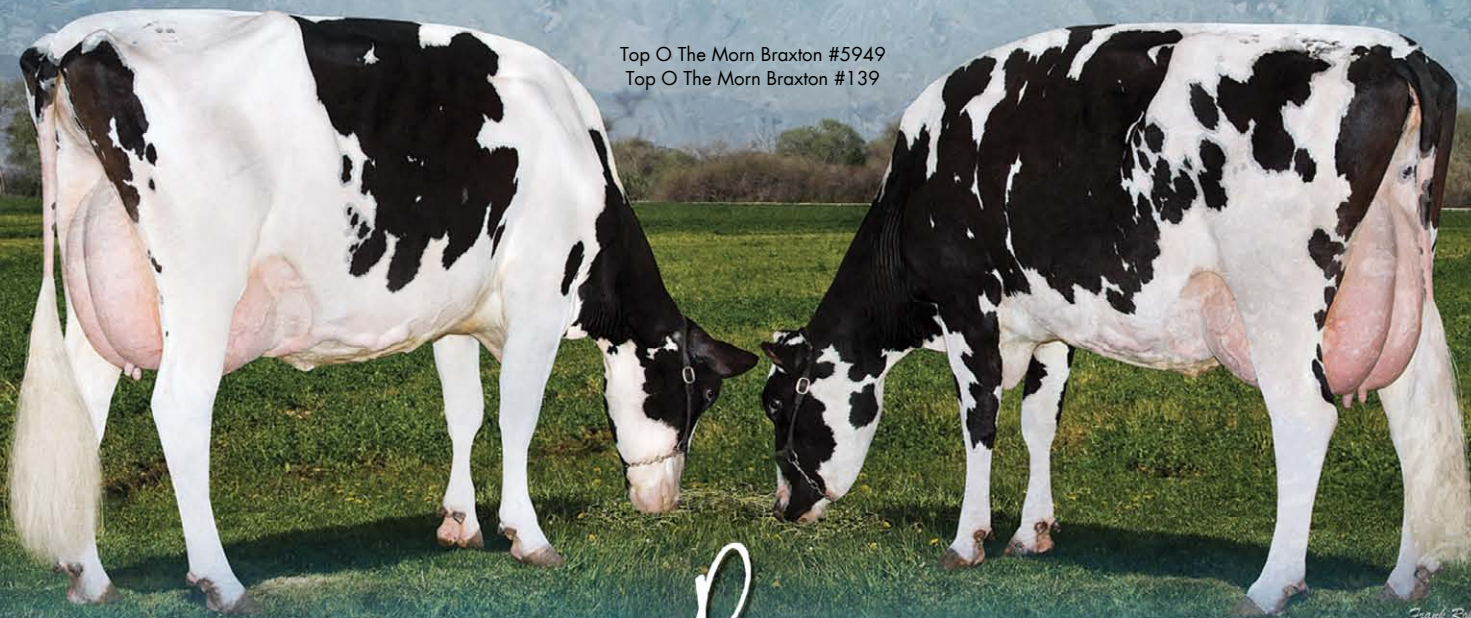

Stan-Mar-Dale Victoria-ET

the right
Type!

Braxton

7HO09165 REGANCREST S BRAXTON-ET *TR*TV*TL*TD*TY

- Perfect cross for type and balance: Shottle x Durham Barbie
- Bred to produce show winners!

Eckl Perages

Luck-E Braxton Pacific, VG 86

the type that
Wins!

- Amazing Type and Composite scores rank Braxton in a league of his own!
- Perfect udders with show-stopping frames

Top O The Morn Braxton #5949
Top O The Morn Braxton #139

Braxton

Shottle x Durham x Juror x Aerostar

Dam: Regancrest-PR Barbie-ET, EX 92, GMD, DOM
2-06 365D 14,405 kgM 3.9% 562 kgF 3.1% 450 kgP

MGD: Regancrest Juror Brina-ET, EX 92, GMD
4-04 365D 18,473 kgM 3.6% 672 kgF 2.8% 518 kgP

MGGD: Regancrest Aerostar Bert-ET, EX 90, GMD, DOM
5-02 365D 17,177 kgM 3.6% 617 kgF 3.0% 520 kgP

Full Sister: Regancrest Belara-ET, EX 94, DOM
3-01 365D 16,782 kgM 3.6% 607 kgF 3.0% 500 kgP

WORLD WIDE SIRES, LTD.®