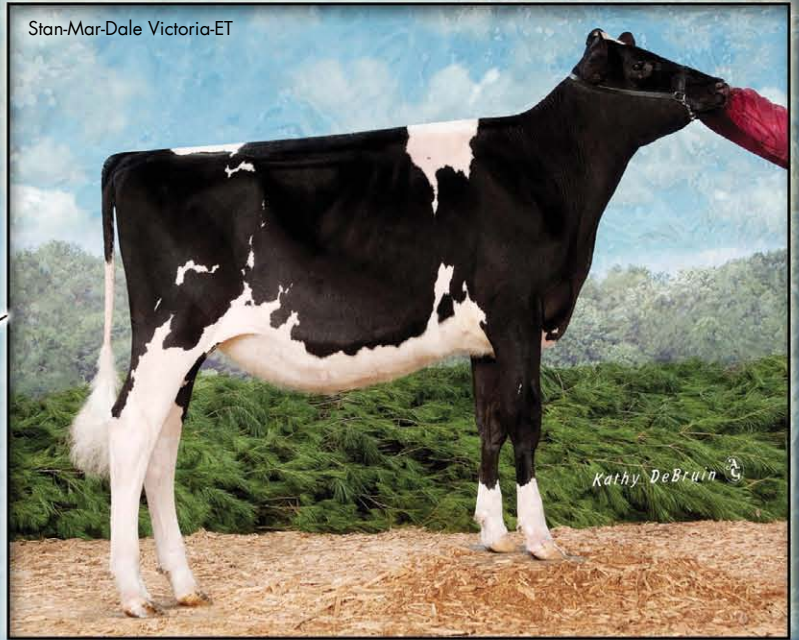

Stan-Mar-Dale Victoria-ET

the right
Type!

Braxton

7HO09165 REGANCREST S BRAXTON-ET *TR*TV*TL*TD*TY

- Perfect cross for type and balance: Shottle x Durham Barbie
- Bred to produce show winners!

Eckl Perages

Luck-E Braxton Pacific, VG 86

the type that
Wins!

- Amazing Type and Composite scores rank Braxton in a league of his own!
- Perfect udders with show-stopping frames

Top O The Morn Braxton #5949
Top O The Morn Braxton #139

Braxton

Shottle x Durham x Juror x Aerostar

Dam: Regancrest-PR Barbie-ET, EX 92, GMD, DOM
2-06 365D 14,405 kgM 3.9% 562 kgF 3.1% 450 kgP

MGD: Regancrest Juror Brina-ET, EX 92, GMD
4-04 365D 18,473 kgM 3.6% 672 kgF 2.8% 518 kgP

MGGD: Regancrest Aerostar Bert-ET, EX 90, GMD, DOM
5-02 365D 17,177 kgM 3.6% 617 kgF 3.0% 520 kgP

Full Sister: Regancrest Belara-ET, EX 94, DOM
3-01 365D 16,782 kgM 3.6% 607 kgF 3.0% 500 kgP

WORLD WIDE SIRES, LTD.®