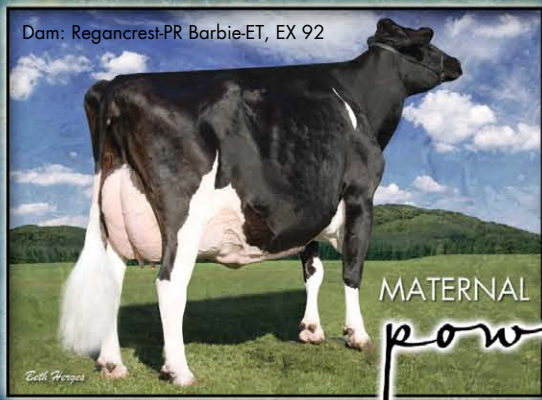

Stan-Mar-Dale Victoria-ET

the right
Type!

Braxton

7HO09165 REGANCREST S BRAXTON-ET *TR*TV*TL*TD*TY

- Perfect cross for type and balance: Shottle x Durham Barbie
- Bred to produce show winners!

Eckl Perages

Luck-E Braxton Pacific, VG 86

the type that
Wins!

- Amazing Type and Composite scores rank Braxton in a league of his own!
- Perfect udders with show-stopping frames

Top O The Morn Braxton #5949
Top O The Morn Braxton #139

Braxton

Shottle x Durham x Juror x Aerostar

Dam: Regancrest-PR Barbie-ET, EX 92, GMD, DOM
2-06 365D 14,405 kgM 3.9% 562 kgF 3.1% 450 kgP

MGD: Regancrest Juror Brina-ET, EX 92, GMD
4-04 365D 18,473 kgM 3.6% 672 kgF 2.8% 518 kgP

MGGD: Regancrest Aerostar Bert-ET, EX 90, GMD, DOM
5-02 365D 17,177 kgM 3.6% 617 kgF 3.0% 520 kgP

Full Sister: Regancrest Belara-ET, EX 94, DOM
3-01 365D 16,782 kgM 3.6% 607 kgF 3.0% 500 kgP

WORLD WIDE SIRES, LTD.®