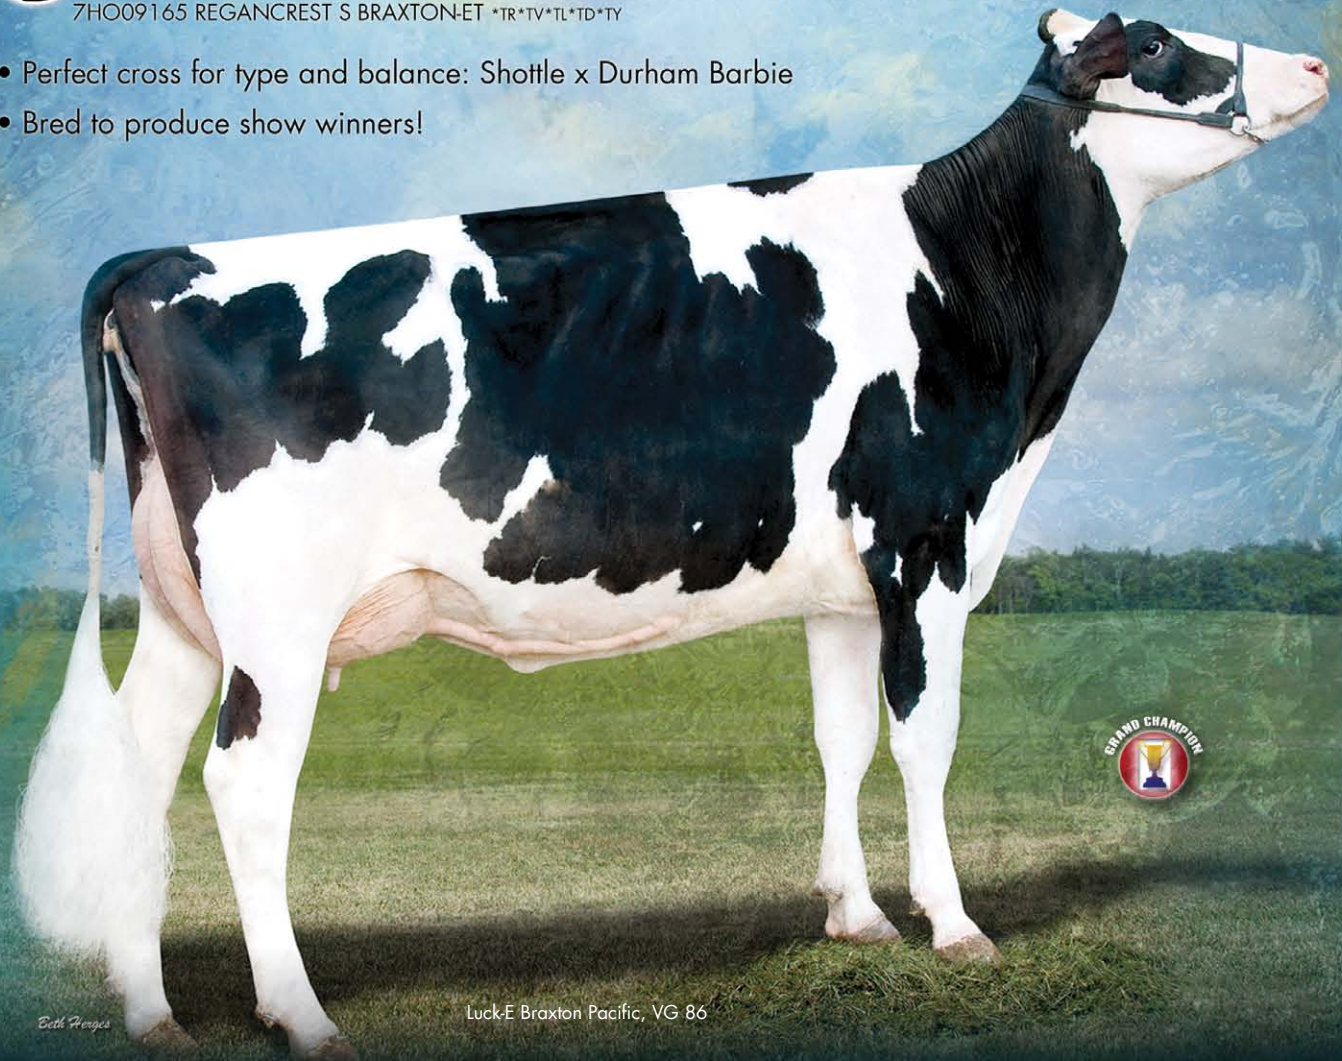

Stan-Mar-Dale Victoria-ET

the right
Type!

Braxton

7HO09165 REGANCREST S BRAXTON-ET *TR*TV*TL*TD*TY

- Perfect cross for type and balance: Shottle x Durham Barbie
- Bred to produce show winners!

Eckl Perages

Luck-E Braxton Pacific, VG 86

the type that
Wins!

- Amazing Type and Composite scores rank Braxton in a league of his own!
- Perfect udders with show-stopping frames

Top O The Morn Braxton #5949
Top O The Morn Braxton #139

Braxton

Shottle x Durham x Juror x Aerostar

Dam: Regancrest-PR Barbie-ET, EX 92, GMD, DOM
2-06 365D 14,405 kgM 3.9% 562 kgF 3.1% 450 kgP

MGD: Regancrest Juror Brina-ET, EX 92, GMD
4-04 365D 18,473 kgM 3.6% 672 kgF 2.8% 518 kgP

MGGD: Regancrest Aerostar Bert-ET, EX 90, GMD, DOM
5-02 365D 17,177 kgM 3.6% 617 kgF 3.0% 520 kgP

Full Sister: Regancrest Belara-ET, EX 94, DOM
3-01 365D 16,782 kgM 3.6% 607 kgF 3.0% 500 kgP

WORLD WIDE SIRES, LTD.®