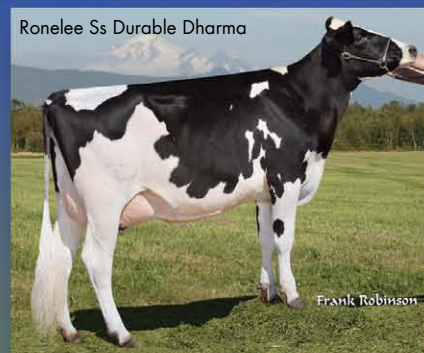

Trydale Durable #2793

Frank Robinson

Green-Meadow Drble  
Brittani, GP 82

Frank Robinson

# HARDWORKING... THAT'S DURABLE\*RC !

Trydale Durable #2793

Frank Robinson

**DAUGHTERS ARE TALL AND STRONG  
WITH PLENTY OF DAIRY QUALITY  
STRONG UDDER ATTACHMENTS  
EXCELLENT MOBILITY**

Green-Meadow Drble Brittani, GP 82

Frank Robinson

Trydale Durable #2796

Frank Robinson

Country Line Farm Durable #90

Frank Robinson

Ronelee Ss Durable Dharma

Frank Robinson

## DURABLE\*RC

**SEPTEMBER STORM X OUTSIDE X  
RUDOLPH X MARK**

**Dam:** Ronelee Outside Dabble-ET, EX 91-2E, GMD, DOM  
5-03 3X 365D 20,241 kgM 3.6% 733 kgF 2.9% 597 kgP

**MGD:** Ronelee Rudolph Dimple, EX 93-2E, DOM  
5-08 3X 365D 20,873 kgM 3.7% 779 kgF 2.9% 610 kgP