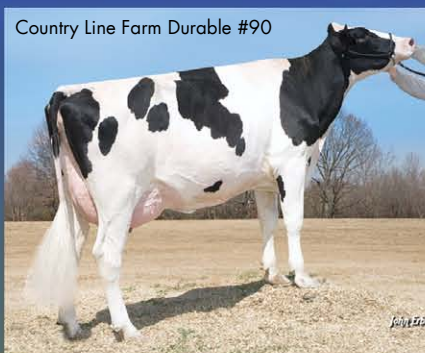

Frank Robinson