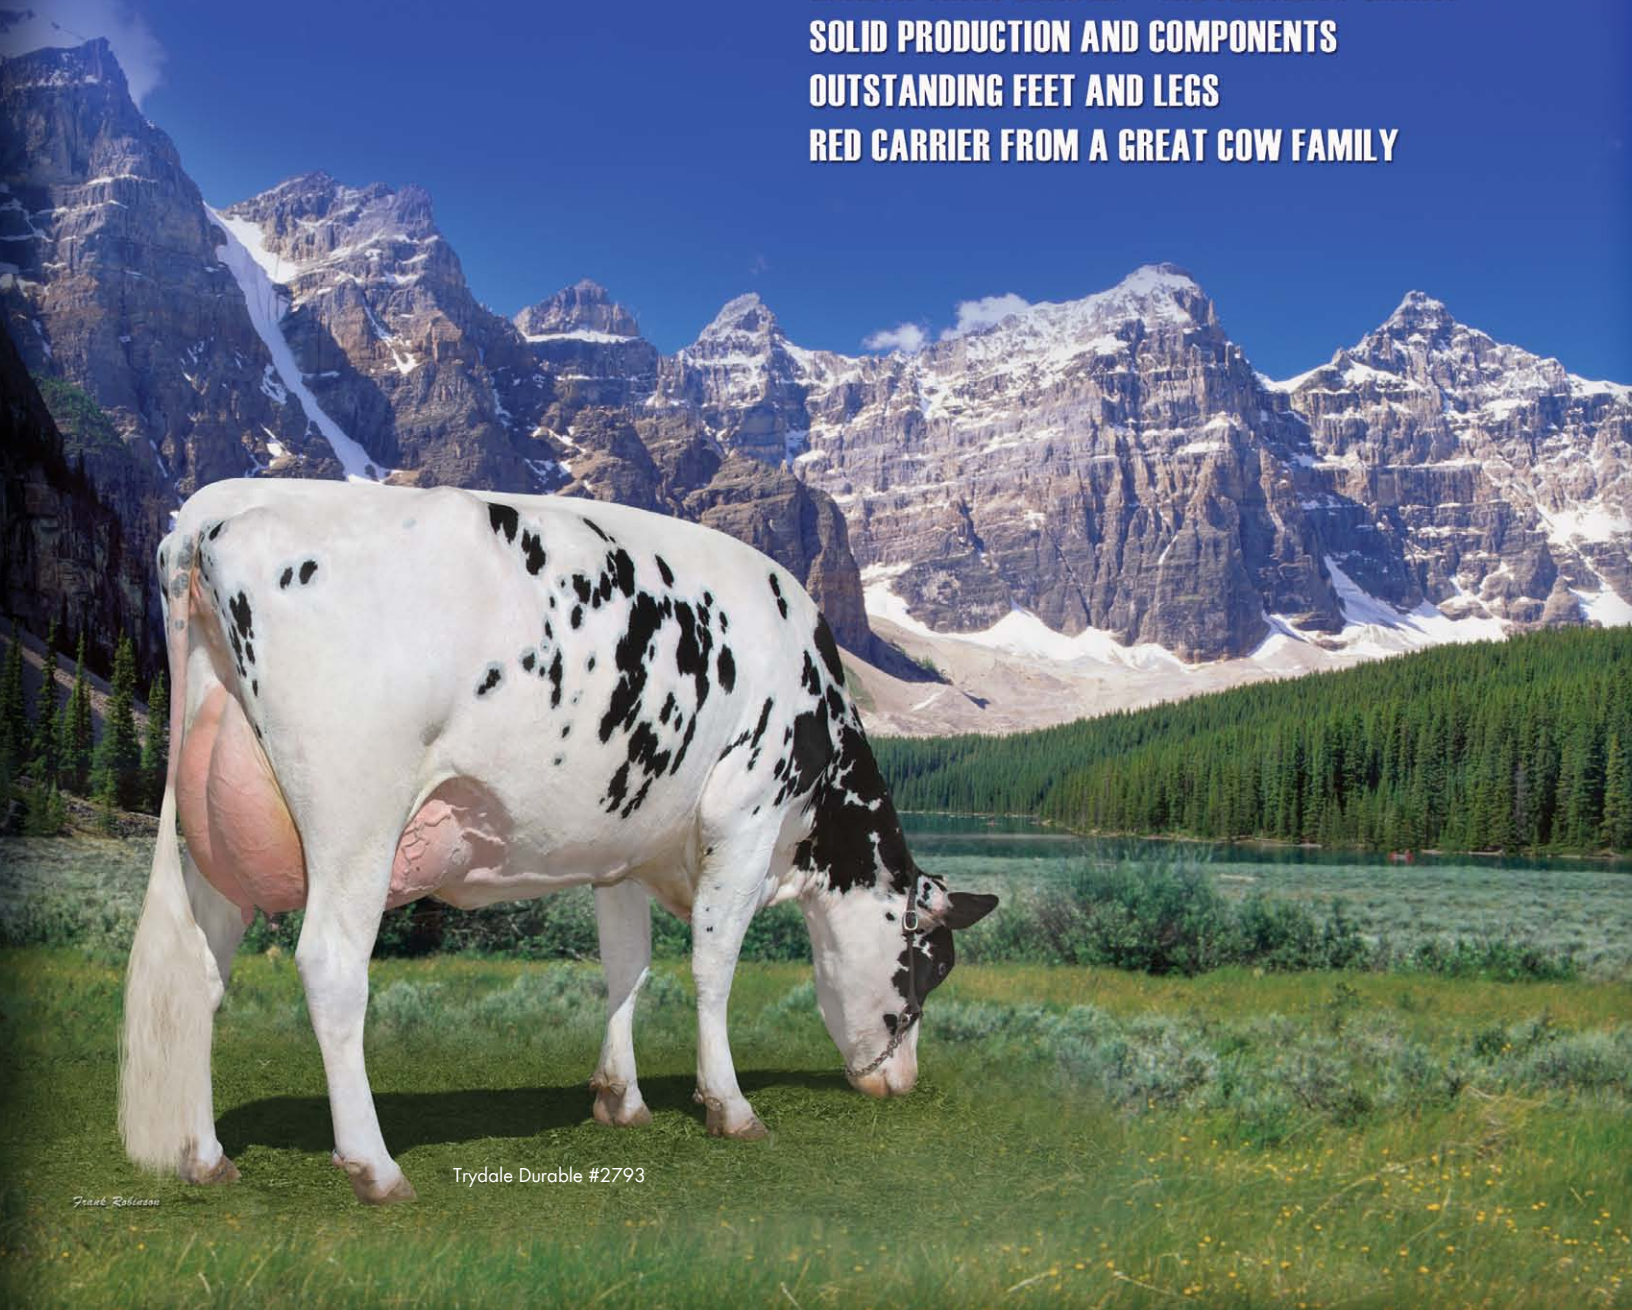

Trydale Durable #2793

Frank Robinson

Green-Meadow Drble  
Brittani, GP 82

Frank Robinson

## BUILT TO LAST!

**HEALTH TRAIT LEADER – THE FERTILITY GIANT!**  
**SOLID PRODUCTION AND COMPONENTS**  
**OUTSTANDING FEET AND LEGS**  
**RED CARRIER FROM A GREAT COW FAMILY**

Trydale Durable #2793

Frank Robinson