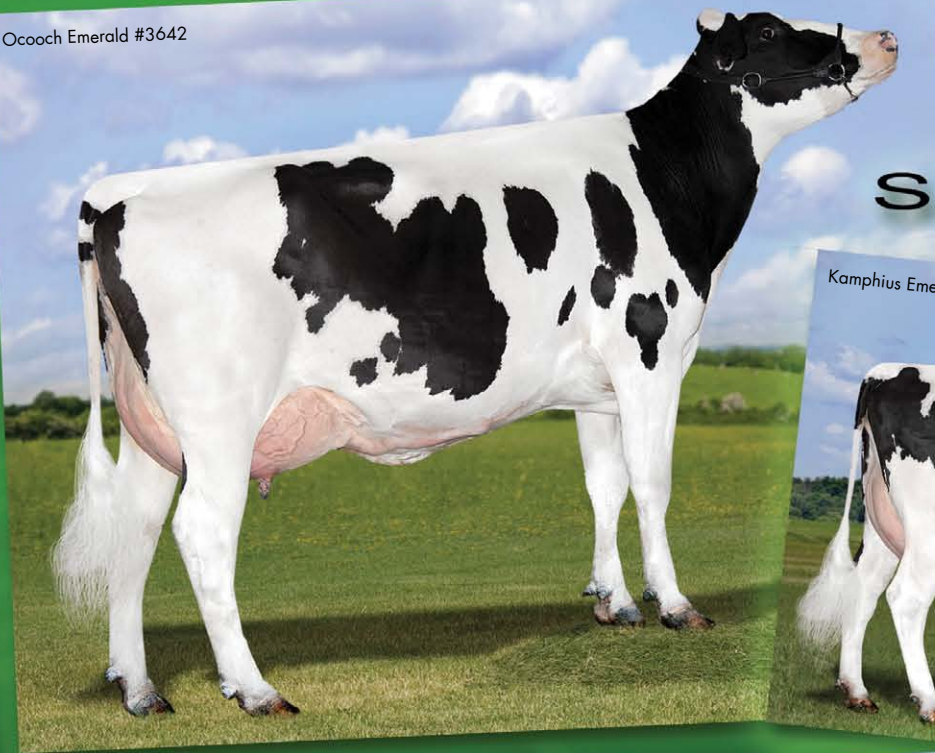

ELITE TPI SIRE!

Emerald

14HO05560 Bomaz Marion Emerald 648-ET*TV*TL

Marion x Lynch x Mattie G x Oscar x Promise x Cleitus
Unique outcross pedigree!

Nunes Emerald #3371

Hasburgh Emerald #865

FERTILITY +

Ocooch Emerald #3642

CALVING EASE SPECIALIST

Kamphius Emerald #740

Hasburgh Emerald #648 Cora

Esser Dairy Emerald #692

Extremely high components
High Productive Life and low Somatic Cell
Sires dairy strength with wide rumps
Beautiful udders with strong attachments

Emerald

Marion x Lynch x Mattie G

Dam: Bomaz Lynch 2411, EX 90
3-01 365D 3X 20,218 kgM 5.1% 1030 kgF 3.6% 723 kgP

MGD: Bomaz M-G Dolittle-1554-ET, VG 88, EX-MS
2-11 365D 3X 17,423 kgM 4.4% 768 kgF 3.5% 608 kgP