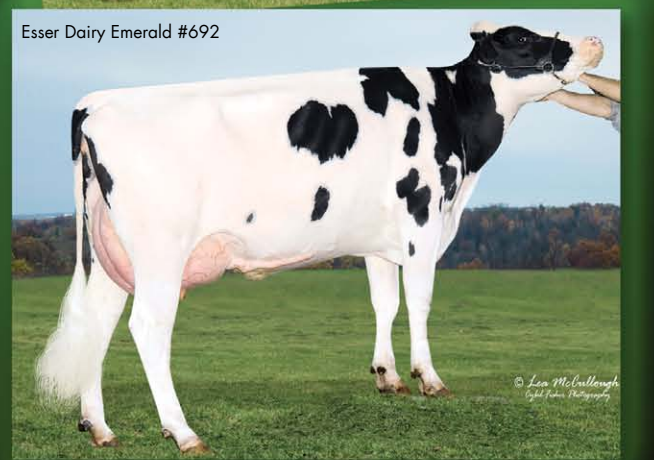

CALVING EASE SPECIALIST

Kamphius Emerald #740

Hasburgh Emerald #648 Cora

Esser Dairy Emerald #692

Extremely high components
High Productive Life and low Somatic Cell
Sires dairy strength with wide rumps
Beautiful udders with strong attachments