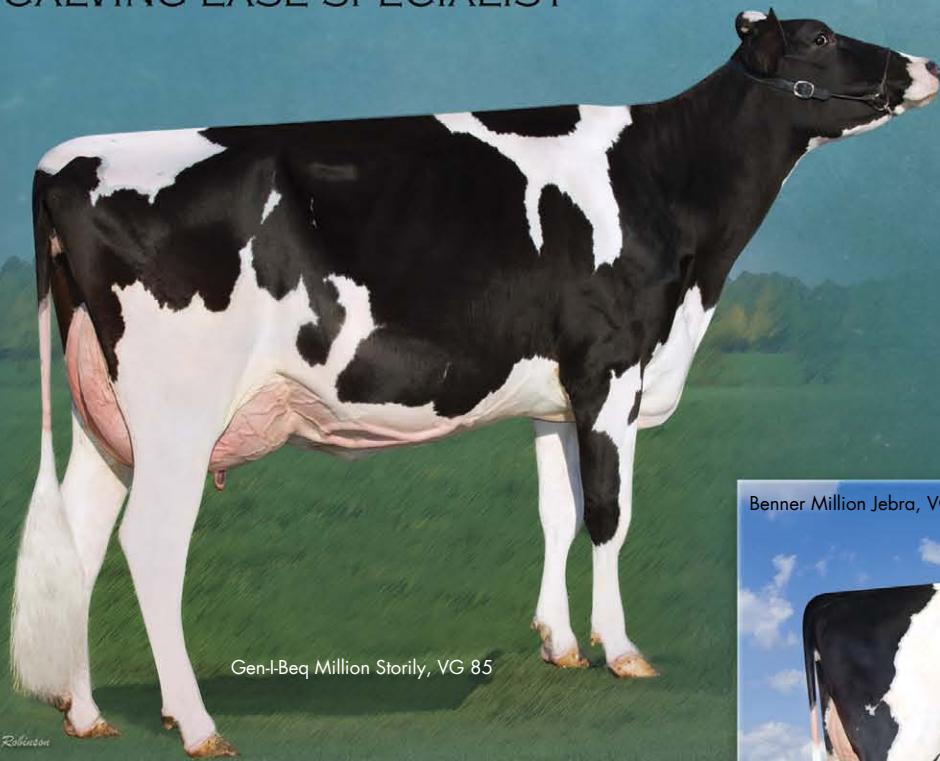

Million ONE OF A KIND!

7H008165 ENGLAND-AMMON MILLION-ET*TR*TV*TL*TD

99% RELIABILITY FOR
BALANCED PRODUCTION,
FITNESS AND TYPE!

FERTILITY +

TB Million Barbie

Alger Meekma

John Embree

Holland Million #1794

John Embree

Farnear-Tbr Miln Mystery-ET, GP 81

Million ^{superior} HEALTH TRAITS!

OUTSTANDING PRODUCTIVE LIFE AND SIRE CONCEPTION RATE
MAKE MILLION A FITNESS TRAIT LEADER!

GREAT COMPONENTS COMBINED WITH EXCELLENT OVERALL TYPE
SIRE'S PHENOMENAL UDDERS AND QUALITY FEET AND LEGS
CALVING EASE SPECIALIST