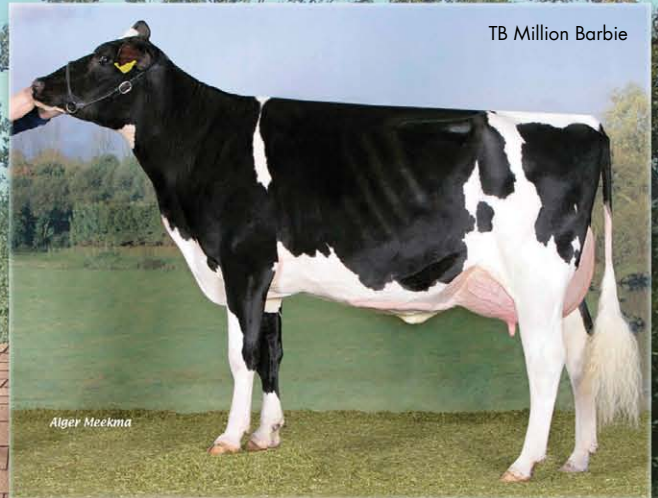

Million ONE OF A KIND!

7H008165 ENGLAND-AMMON MILLION-ET*TR*TV*TL*TD

99% RELIABILITY FOR
BALANCED PRODUCTION,
FITNESS AND TYPE!

FERTILITY +

TB Million Barbie

Alger Meekma

John Embree

Holland Million #1794

John Embree

Farnear-Tbr Miln Mystery-ET, GP 81

Million ^{superior} HEALTH TRAITS!

OUTSTANDING PRODUCTIVE LIFE AND SIRE CONCEPTION RATE
MAKE MILLION A FITNESS TRAIT LEADER!

GREAT COMPONENTS COMBINED WITH EXCELLENT OVERALL TYPE
SIRE'S PHENOMENAL UDDERS AND QUALITY FEET AND LEGS
CALVING EASE SPECIALIST