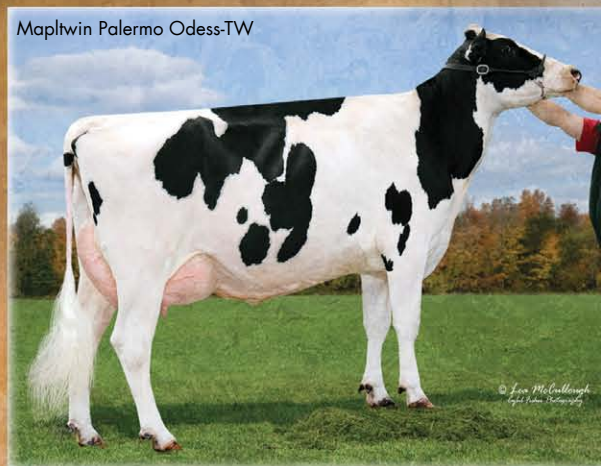

Palermo

14H005411 GLENN-ANN PALERMO-ET*TV*TL*TY

Crestbrooke GAP
Thumper-ET

Copied Photos

Classic type.
Splendid udders.

CKR Palermo #863, GP 82

Damin-Acres Palermo #2828

Geo Farms Palermo #1963

Glenn-Ann Palermo
Cheetos, VG 87

Copied Photos

components, capacity
and calving ease

Burnside Palermo #3566

Glen-Ann Palermo Skittles

Creekside Palermo #44, GP 81

Peterson Palermo #3179

Frank Robinson

Mapltwin Palermo Odess-TW

SIRE'S FANCY, DEEP RIBBED DAUGHTERS

ELITE TYPE SIRE WITH EXCELLENT COMPONENTS

OUTSTANDING UDDERS WITH ESPECIALLY
STRONG UDDER SUPPORT

BACKED BY AN HONEST AND PROFITABLE COW FAMILY