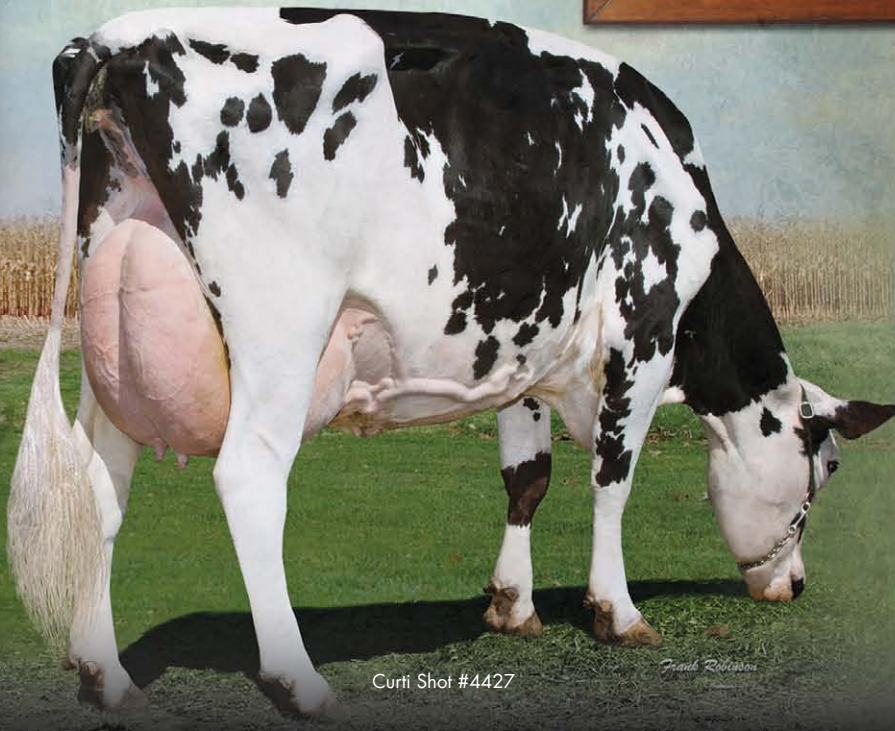

OUTCROSS SHOTTLE SONS

elite type • outstanding frames • great udders

14HO05382 LAKE-EFFECT SHO CONTACT-ET*TV*TL*TY

CONTACT

CONTACT

Shottle x Marathon x Spirit x Merrill

- +2.53 PTAT and +2.21 UDC
- Phenomenal rear udders
- Correct feet and legs
- Unique maternal pedigree

7HO09222 LINCOLN-HILL SHOT LASER-ET*TR*TV*TL*TY*TD

SHOT

SHOT

Shottle x Ito x Airliner x Ambition Willis

- +2.74 PTAT and +2.00 FLC
- Calving Ease Specialist
- Low Somatic Cell Score
- Strong udder attachments