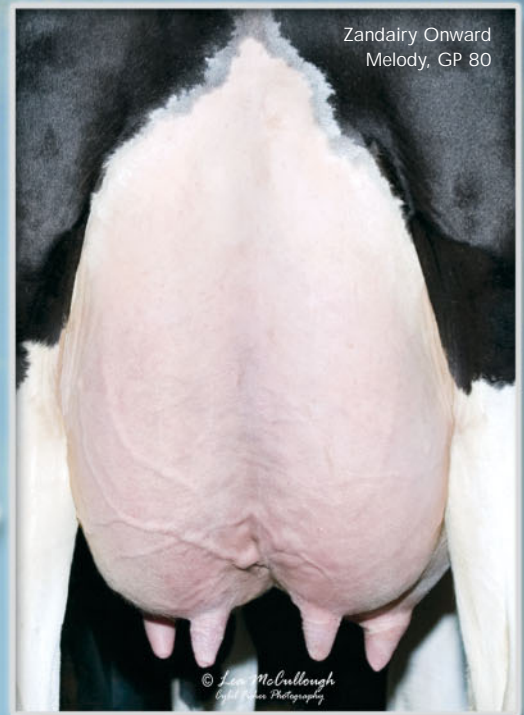

Zandairy Onward Melody, GP 80

© Leo McLoughlin
Digital Fisher Photography

Zastoupil Onward #25

© Cybil Fisher

Exciting New Total Performance Sire

Onward

14H004511 Andacres Morty Onward^{TV}^{TL}

WORLD WIDE INDEXES • WWW.WWSIRES.COM

DeJong Onward #1599

Frank Robinson

Outcross pedigree

Onward's unique pedigree of Morty x Outside x Leadman x Belltone makes him an excellent mating choice on popular bloodlines such as Manfred, Juror, BW Marshall, Durham, Blitz, Storm, Boliver, Rudolph, Mtoto, Boss Iron, Zenith, Die Hard, Ramos and others.

Zuppan Onward #2037

Zastoupil Onward #25

Zandairy Onward
Melody, GP 80

Breed leading sire for Type and TPI
Great milk improver
Extremely high fat and Net Merit\$
Phenomenal rear udders
Stature & dairy strength