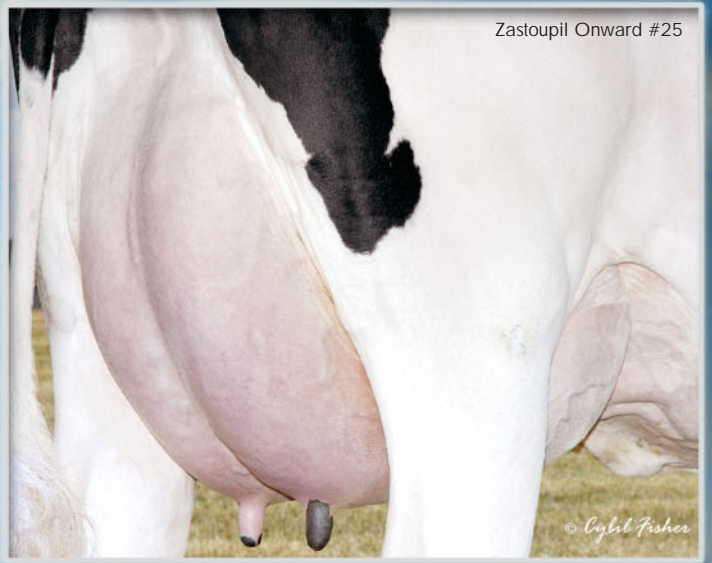

Zandairy Onward Melody, GP 80

© Leo McLoughlin
Digital Fisher Photography

Zastoupil Onward #25

© Cybil Fisher

Exciting New Total Performance Sire

Onward

14H004511 Andacres Morty Onward^{TV}^{TL}

WORLD WIDE INDEXES • WWW.WWSIRES.COM

DeJong Onward #1599

Frank Robinson

Outcross pedigree

Onward's unique pedigree of Morty x Outside x Leadman x Belltone makes him an excellent mating choice on popular bloodlines such as Manfred, Juror, BW Marshall, Durham, Blitz, Storm, Boliver, Rudolph, Mtoto, Boss Iron, Zenith, Die Hard, Ramos and others.

Zuppan Onward #2037

Zastoupil Onward #25

Zandairy Onward
Melody, GP 80

Breed leading sire for Type and TPI
Great milk improver
Extremely high fat and Net Merit\$
Phenomenal rear udders
Stature & dairy strength