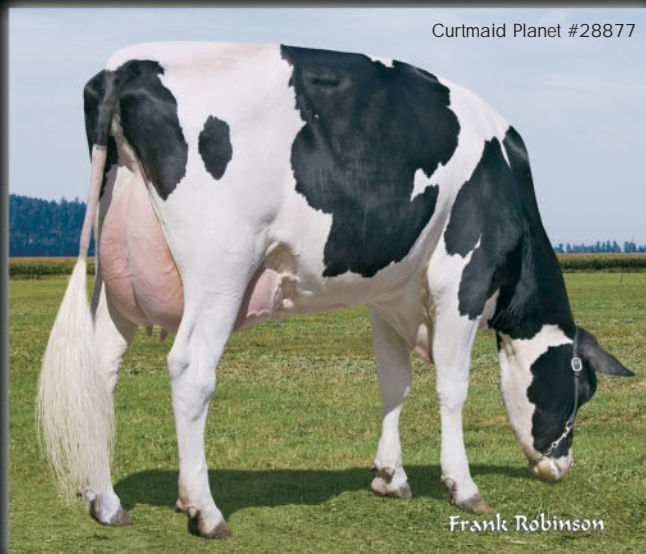

Adaway Planet #531

Curtmaid Planet #28877