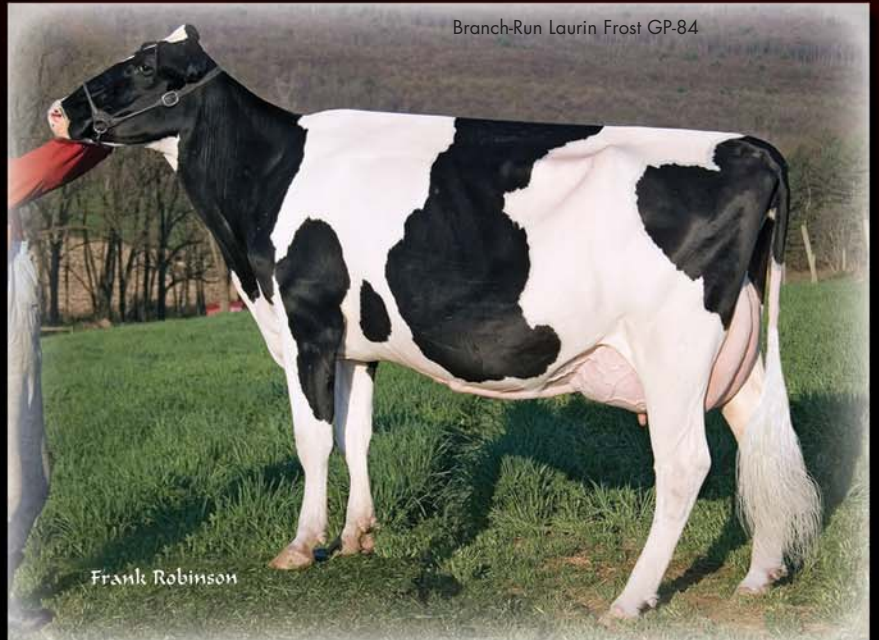

Branch-Run Laurin Frost GP-84

Frank Robinson

WORLD WIDE SIRES, LTD.®

www.wwsires.com • Email: info@wwsires.com • Tel: 559.622.2222 • Fax: 559.741.2828