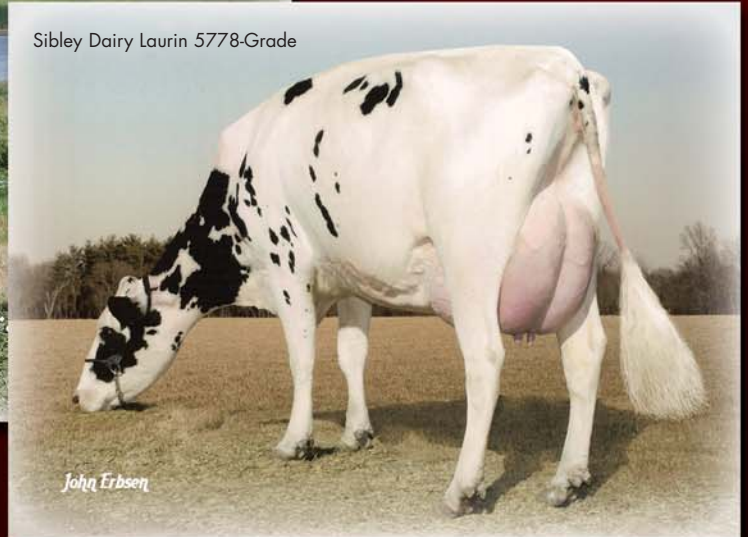

Laurin

*The potential for
show ring stardom!*

7HO07596 Den-K Marshall LL Laurin *TV *TL

✓ *Perfect blend of
production and
type traits*

✓ *A leader for
tall, deep, dairy
frames*

WORLD WIDE INDEXES • WWW.WWSIRES.COM

Breckneridge 4327 Laurin, OH 43027

Frank Robinson

Alamo Laurin 2741
Photo by Frank Robinson

Laurin

Sibley Dairy Laurin 5778-Grade

*High, wide rear udders with
a strong ligament*

Easy calving

*Daughters track straight
and have a steep foot angle*