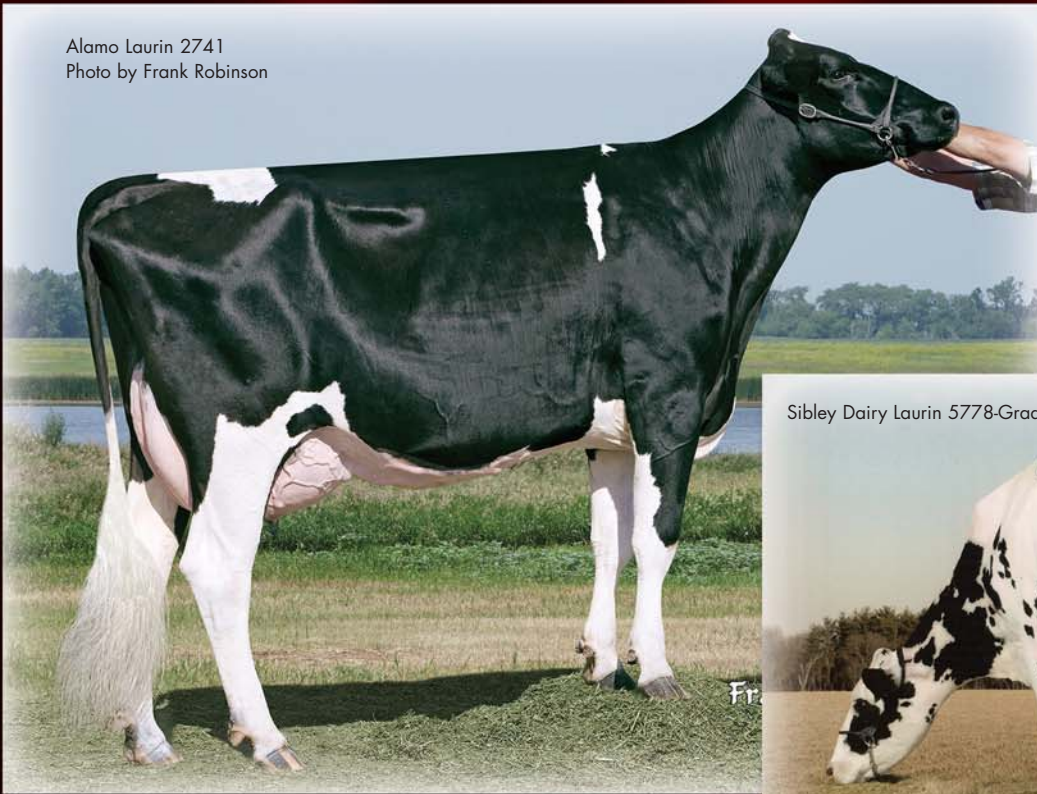

Laurin

*The potential for
show ring stardom!*

7HO07596 Den-K Marshall LL Laurin *TV *TL

✓ *Perfect blend of
production and
type traits*

✓ *A leader for
tall, deep, dairy
frames*

WORLD WIDE INDEXES • WWW.WWSIRES.COM

Breckneridge 4327 Laurin, OH 43027

Frank Robinson

Alamo Laurin 2741
Photo by Frank Robinson

Laurin

Sibley Dairy Laurin 5778-Grade

*High, wide rear udders with
a strong ligament*

Easy calving

*Daughters track straight
and have a steep foot angle*