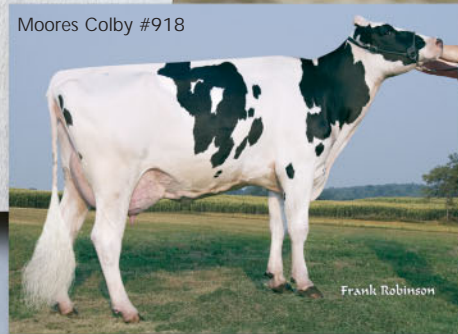

Stringers Colby Hasina

Frank Robinson

Stringers Colby Honda

Frank Robinson

Colby sires high and wide rear udders, held high above the hock

Outstanding Productive Life, Daughter Pregnancy Rate and SCS score make Colby an excellent Management Trait leader!

Adds width to the rump and strengthens the loin

Great Udders – High Type – Super Health Traits –

**Colby is the one!**

*Frank Robinson*

Brenner Colby #186

Moores Colby #918

*Frank Robinson*

Ott Colby #518

*Frank Robinson*

# Colby

**High TPI Outcross sire**  
Outside x Rudolph x Conquest

**Dam:** MS Solid-Gold Rud Cherry-ET, VG 89, EX-MS

2-04 365d 3X 18,186 kgM 3.5% 628 kgF 2.8% 512 kgP

**MGD:** Whiteleather Conquest 385, EX 93