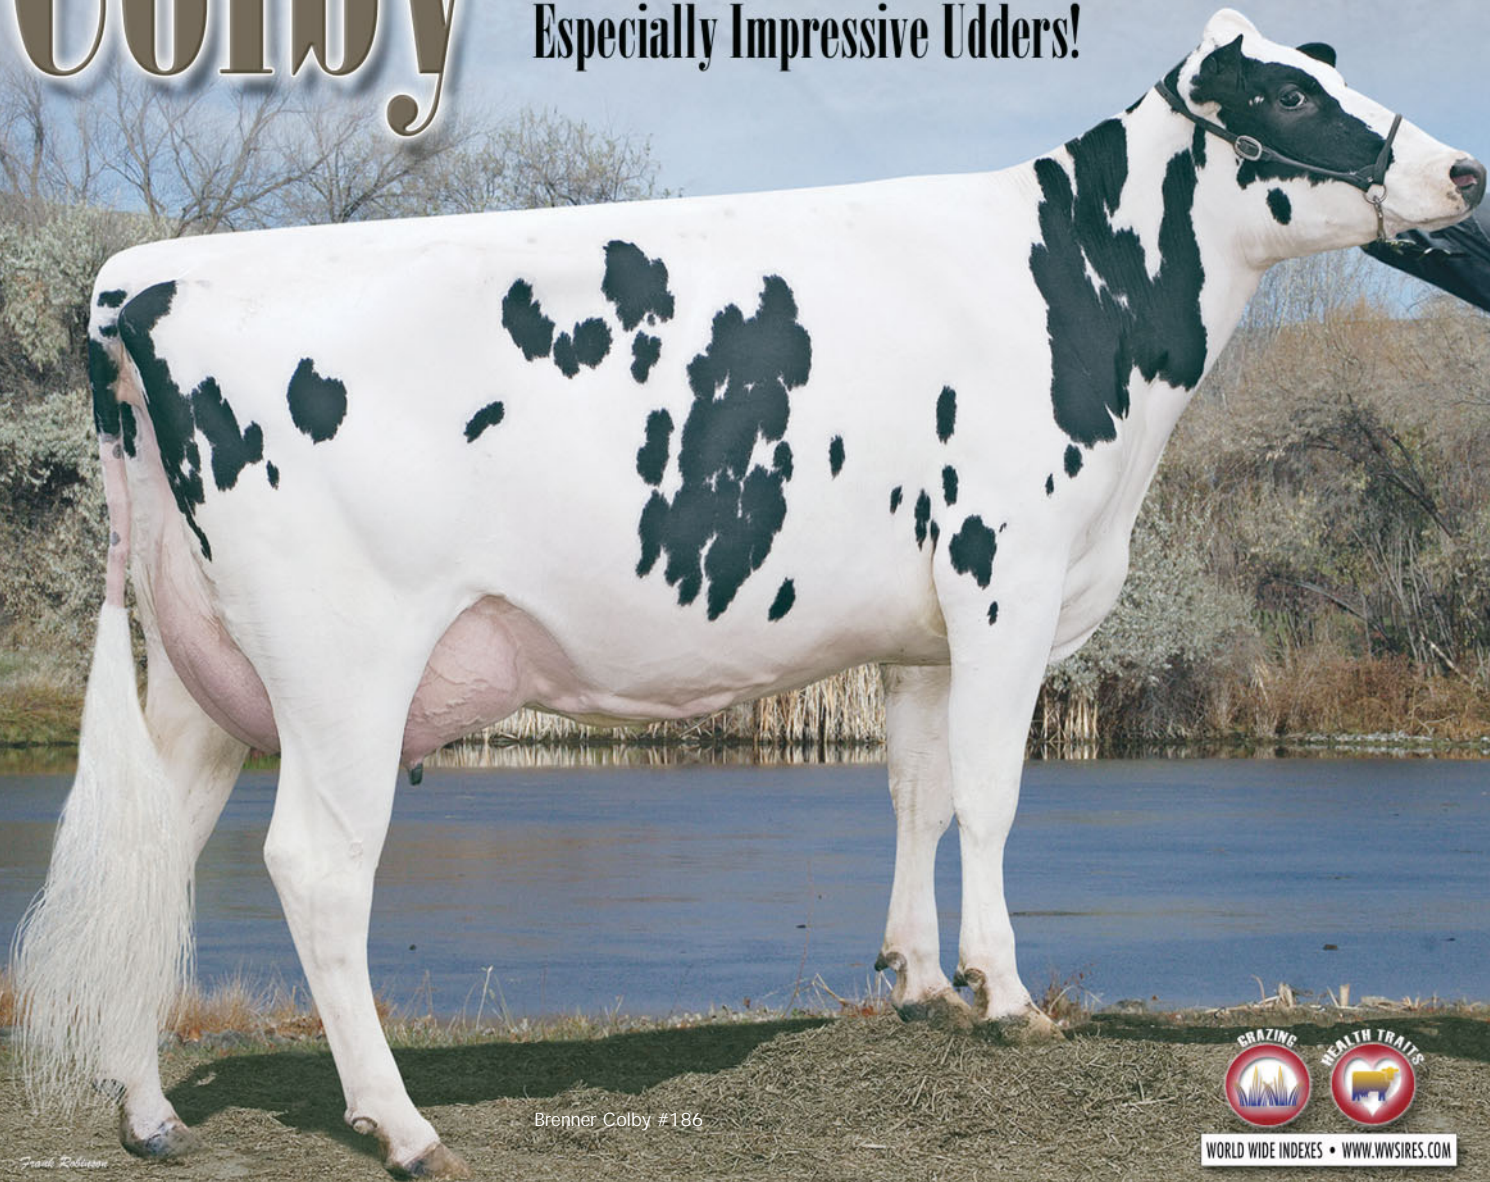

# Colby

7HO7615 Solid-Gold Colby-ET<sup>TR\*TV\*TL\*TD</sup>

The Management Trait Specialist with Especially Impressive Udders!

Brenner Colby #186

WORLD WIDE INDEXES • [WWW.WWSIRES.COM](http://WWW.WWSIRES.COM)

Stringers Colby Hasina

Frank Robinson

Stringers Colby Honda

Frank Robinson

Colby sires high and wide rear udders, held high above the hock

Outstanding Productive Life, Daughter Pregnancy Rate and SCS score make Colby an excellent Management Trait leader!

Adds width to the rump and strengthens the loin

Great Udders – High Type – Super Health Traits –

**Colby is the one!**

*Frank Robinson*

Brenner Colby #186

Moores Colby #918

*Frank Robinson*

Ott Colby #518

# Colby

**High TPI Outcross sire**  
Outside x Rudolph x Conquest

**Dam:** MS Solid-Gold Rud Cherry-ET, VG 89, EX-MS

2-04 365d 3X 18,186 kgM 3.5% 628 kgF 2.8% 512 kgP

**MGD:** Whiteleather Conquest 385, EX 93