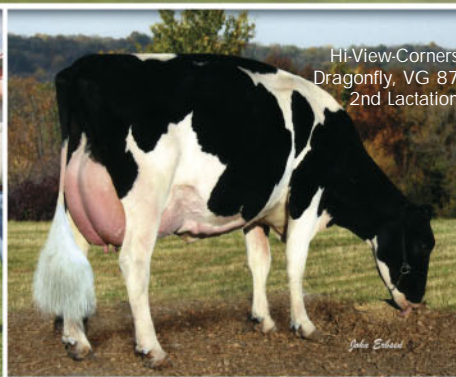

Mr. Sam

7HO6758 Regancrest-MR Drham Sam-ET^{TR IV} FL

Mr Sam is respected worldwide for his balanced combination of calving ease, high components, correct udders, sound feet and legs, ample body width and excellent overall type at a high reliability.

John Erbsen

Hendel-Vatland Sam
Treas.ET, GP 83

Durham's most complete son!

Jo-Line Sam Elvina, EX 91
2nd Lactation

John Erbsen

Hi-View-Corners
Dragonfly, VG 87
2nd Lactation

John Erbsen

Rising-Sun Mr Sam Irish, VG 86

Frank Robinson

John Erbsen

Beautiful milk cows and eye-catching heifers

Frank Robinson

Canon Mrs Sam, VG 85, 2nd Lactation

Mr Sam has proven himself as a solid farmer satisfaction sire, as his daughters continue to impress dairy farmers around the globe.