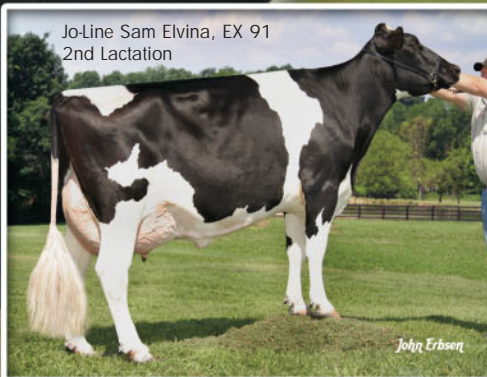

Mr. Sam

7HO6758 Regancrest-MR Drham Sam-ET^{TR IV} FL

Mr Sam is respected worldwide for his balanced combination of calving ease, high components, correct udders, sound feet and legs, ample body width and excellent overall type at a high reliability.

John Erbsen

Hendel-Vatland Sam
Treas.ET, GP 83

Durham's most complete son!

Jo-Line Sam Elvina, EX 91
2nd Lactation

John Erbsen

Hi-View-Corners
Dragonfly, VG 87
2nd Lactation

John Erbsen

Rising-Sun Mr Sam Irish, VG 86

Frank Robinson

John Erbsen

Beautiful milk cows and eye-catching heifers

Frank Robinson

Canon Mrs Sam, VG 85, 2nd Lactation

Mr Sam has proven himself as a solid farmer satisfaction sire, as his daughters continue to impress dairy farmers around the globe.