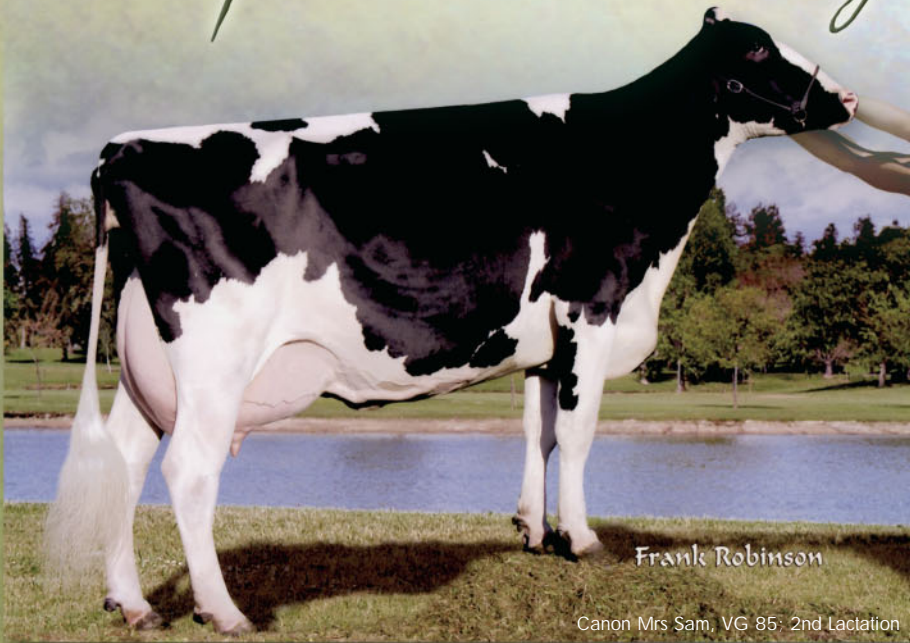

Mr. Sam

7HO6758 Regancrest-MR Drham Sam-ET^{TR IV} FL

Mr Sam is respected worldwide for his balanced combination of calving ease, high components, correct udders, sound feet and legs, ample body width and excellent overall type at a high reliability.

John Erbsen

Hendel-Vatland Sam
Treas.ET, GP 83

Durham's most complete son!

Jo-Line Sam Elvina, EX 91
2nd Lactation

John Erbsen

Hi-View-Corners
Dragonfly, VG 87
2nd Lactation

John Erbsen

Rising-Sun Mr Sam Irish, VG 86

Frank Robinson

John Erbsen

Beautiful milk cows and eye-catching heifers

Frank Robinson

Canon Mrs Sam, VG 85, 2nd Lactation

Mr Sam has proven himself as a solid farmer satisfaction sire, as his daughters continue to impress dairy farmers around the globe.