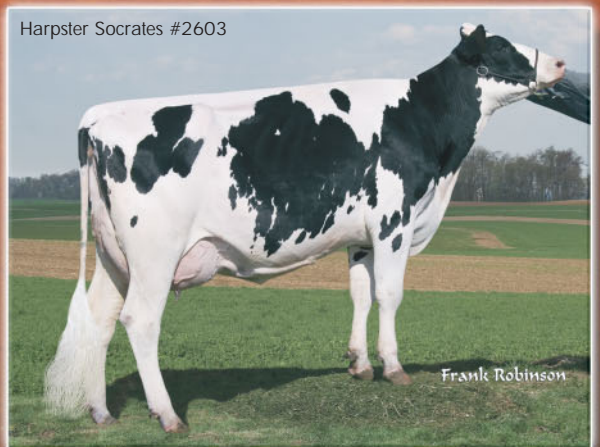

A HIGH FAT BLITZ SON FROM MR. SAM'S FAMILY

SOCRATES

7H07712 Velvet-View-KJ Socrates-ET*TR*TV*TL*TD

Schrack Socrates #3963

Beardslee Socrates Shiny

Harpster Socrates #2603

Low somatic cell score, high Productive Life, and easy calvings

Excellent milk and fat production

Great overall type – tall and dairy with added strength and body depth

Correct feet and legs

Rear udders are high, wide and capacious

WORLD WIDE INDEXES • WWW.WWSIRES.COM

Frank Robinson

BLITZ X 4 GENERATIONS OF EXCELLENT COWS

A TRUE TESTIMENT TO THE GREAT TRANSMITTING
ABILITY OF AN OUTSTANDING COW FAMILY

Left: Fir-Ridge Socrates Co #4465, GP 82
Right: Martin Socrates Spotty