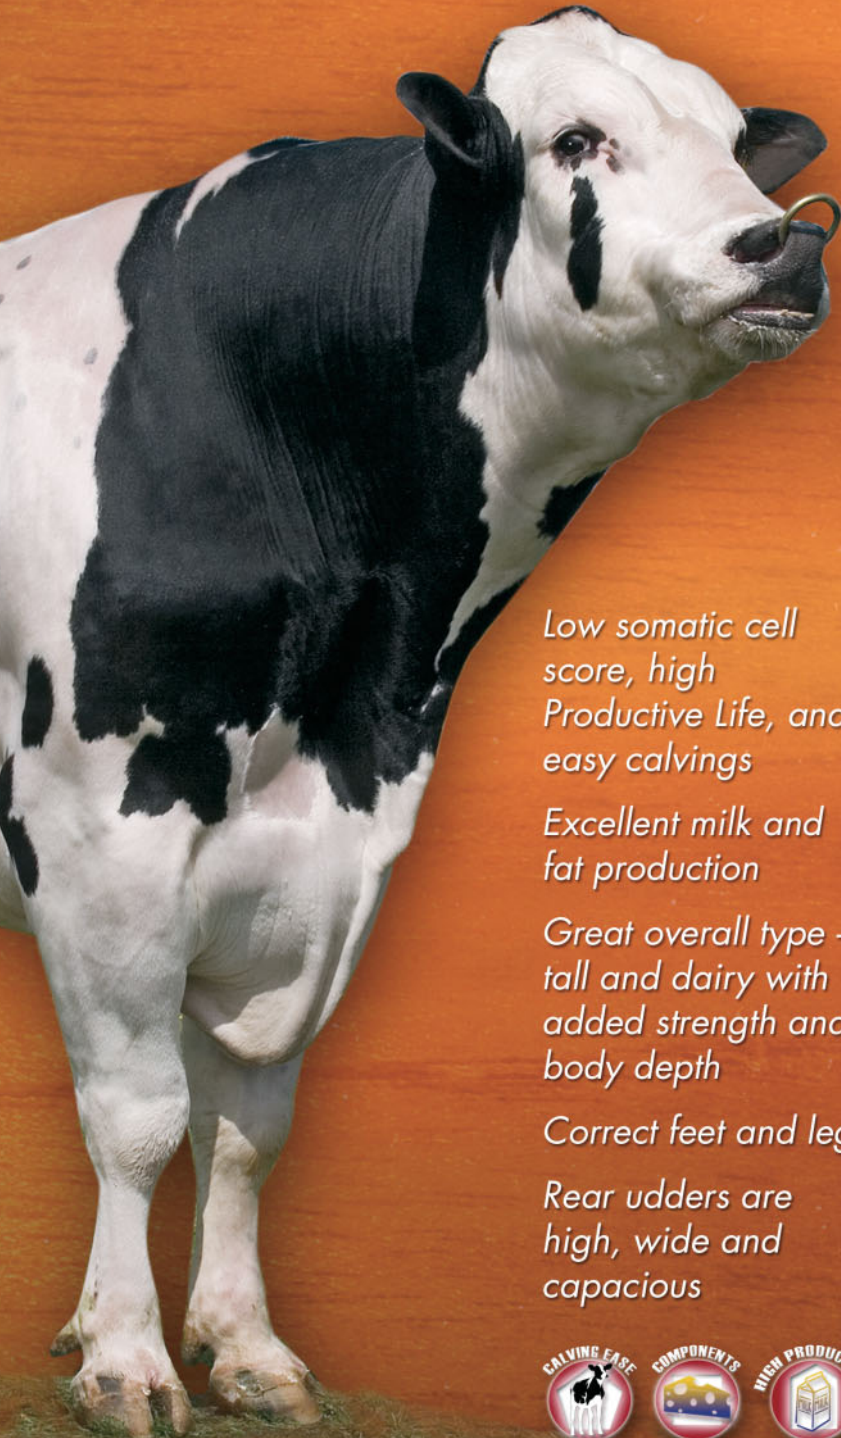

A HIGH FAT BLITZ SON FROM MR. SAM'S FAMILY

SOCRATES

7H07712 Velvet-View-KJ Socrates-ET*TR*TV*TL*TD

Schrack Socrates #3963

Beardslee Socrates Shiny

Harpster Socrates #2603

Low somatic cell score, high Productive Life, and easy calvings

Excellent milk and fat production

Great overall type – tall and dairy with added strength and body depth

Correct feet and legs

Rear udders are high, wide and capacious

WORLD WIDE INDEXES • WWW.WWSIRES.COM

Frank Robinson

BLITZ X 4 GENERATIONS OF EXCELLENT COWS

A TRUE TESTIMENT TO THE GREAT TRANSMITTING
ABILITY OF AN OUTSTANDING COW FAMILY

Left: Fir-Ridge Socrates Co #4465, GP 82
Right: Martin Socrates Spotty