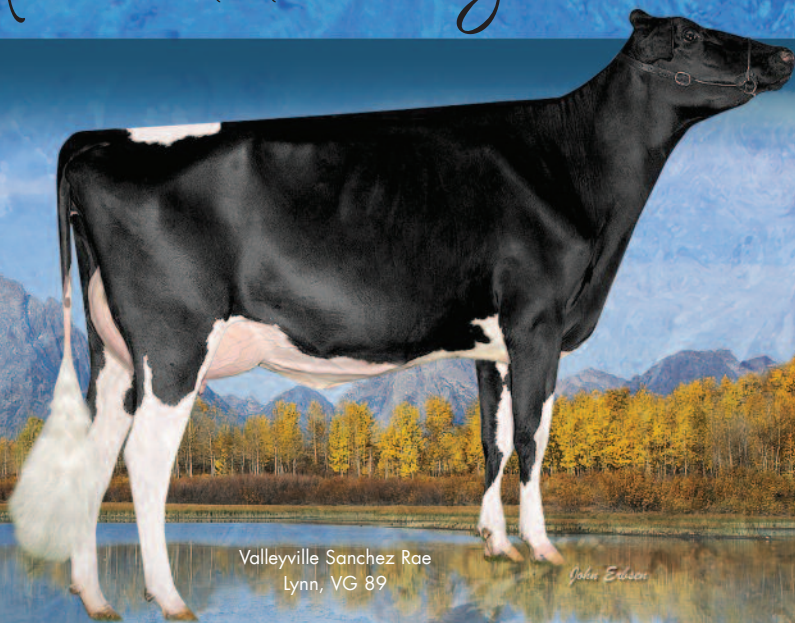

# SECOND CROP *sires*

Valleyville Sanchez Rae  
Lynn, VG 89

*John Edson*

**SANCHEZ** Amazing type and udders! • Dairy and strong with tremendous depth and width

7H008190 Gen-Mark Stmatic Sanchez-ET\*TR\*TV\*TL\*TY\*TD

**PLANET** An extreme TPI leader • Breed-leading Milk sire • Dairyman's dream

7H008081 Ensenada Taboo Planet-ET\*TR\*TV\*TL\*TY\*TD

**ALEXANDER** Style and superb udder quality • Outstanding feet and legs • Black and beautiful!