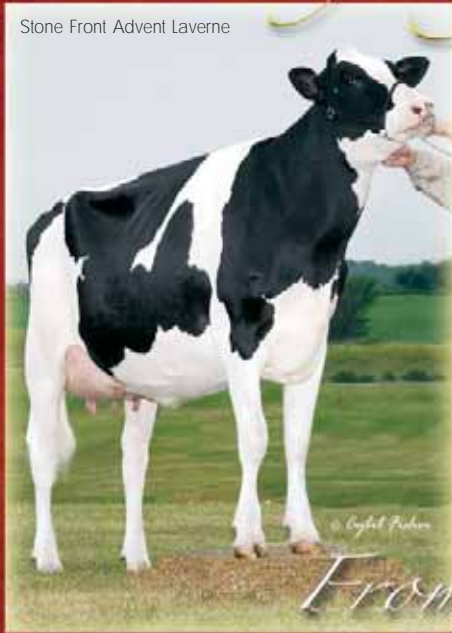

From any angle... In any color...

Stone Front Advent Laverne

Stone FroRed-Vision
Addella-Red-ET, VG 87

Stone FroRed-Vision
Addella-Red-ET, VG 87

PERFECTION!

From a true showing specialist.

ADVENT-RED

7H7872 KHW KITE ADVENT-RED-ET-TV^{TL} EX 93

BRED EXCLUSIVELY TO PUT YOU IN
THE WINNER'S CIRCLE!

THE FRAMES OF KITE WITH
THE UDDERS OF DURHAM

LONG NECKS WITH SMOOTHLY
BLENDED SHOULDERS

SIRES A SWEEPING RIB AND
LONG EXTENDED RUMPS

GORGEOUS REAR UDDERS
WITH BOUNTIFUL VEINING