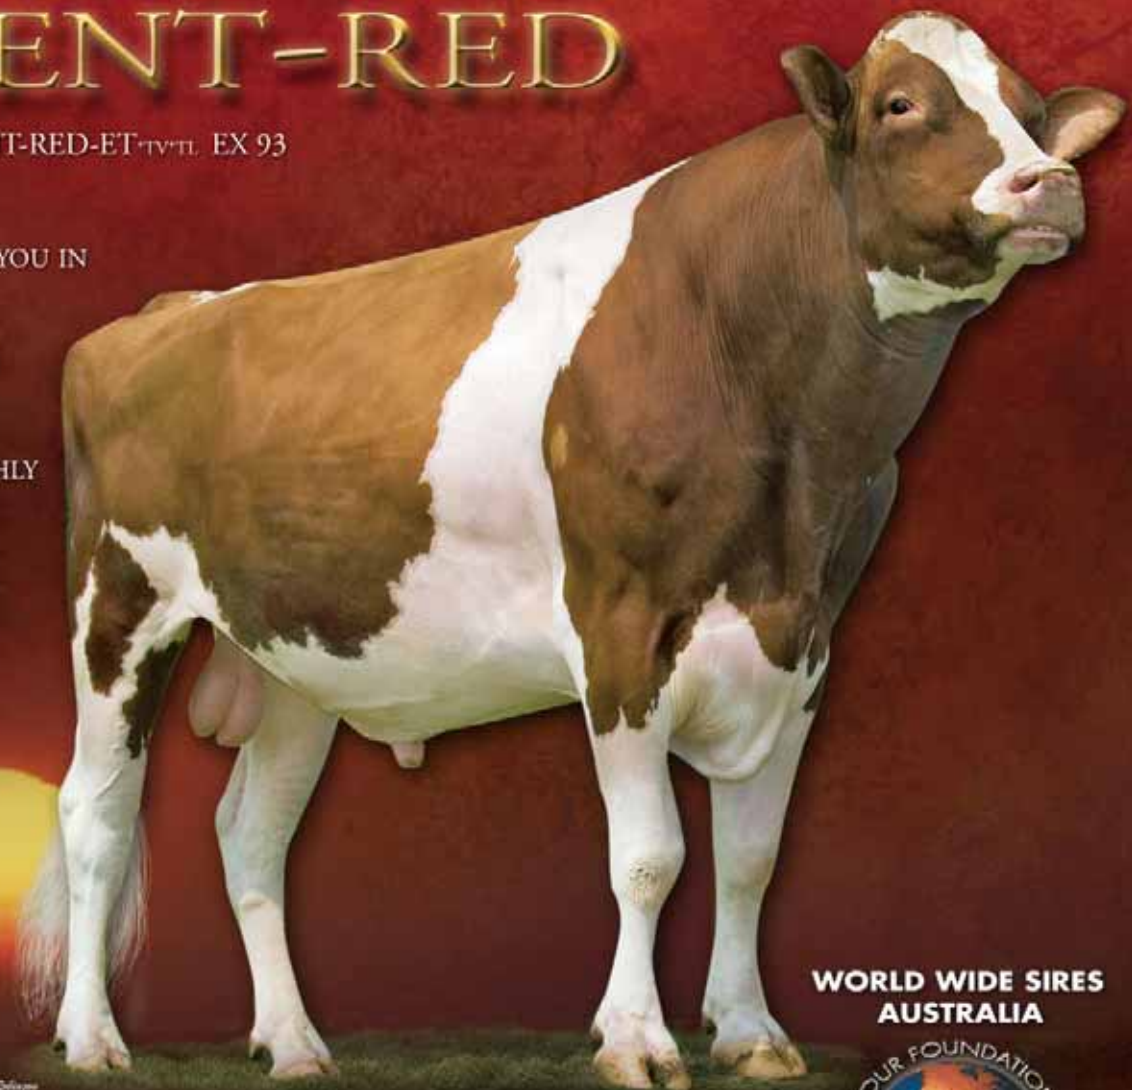

From any angle... In any color...

Stone Front Advent Laverne

Stone FroRed-Vision
Addella-Red-ET, VG 87

Stone FroRed-Vision
Addella-Red-ET, VG 87

PERFECTION!

From a true showing specialist.

ADVENT-RED

7H7872 KHW KITE ADVENT-RED-ET-TV^{TL} EX 93

BRED EXCLUSIVELY TO PUT YOU IN
THE WINNER'S CIRCLE!

THE FRAMES OF KITE WITH
THE UDDERS OF DURHAM

LONG NECKS WITH SMOOTHLY
BLENDED SHOULDERS

SIRES A SWEEPING RIB AND
LONG EXTENDED RUMPS

GORGEOUS REAR UDDERS
WITH BOUNTIFUL VEINING