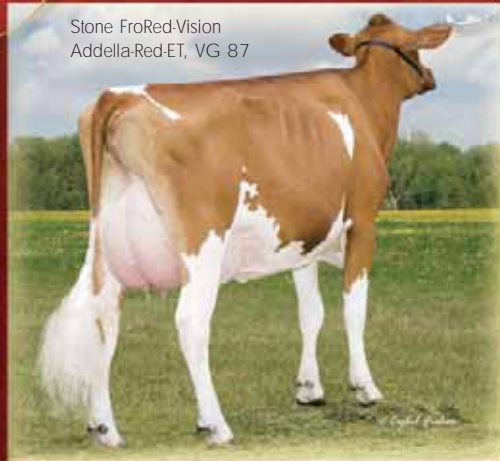

From any angle... In any color...

Stone Front Advent Laverne

Stone FroRed-Vision
Addella-Red-ET, VG 87

Stone FroRed-Vision
Addella-Red-ET, VG 87

PERFECTION!

From a true showing specialist.

ADVENT-RED

7H7872 KHW KITE ADVENT-RED-ET-TV^{TL} EX 93

BRED EXCLUSIVELY TO PUT YOU IN
THE WINNER'S CIRCLE!

THE FRAMES OF KITE WITH
THE UDDERS OF DURHAM

LONG NECKS WITH SMOOTHLY
BLENDED SHOULDERS

SIRES A SWEEPING RIB AND
LONG EXTENDED RUMPS

GORGEOUS REAR UDDERS
WITH BOUNTIFUL VEINING